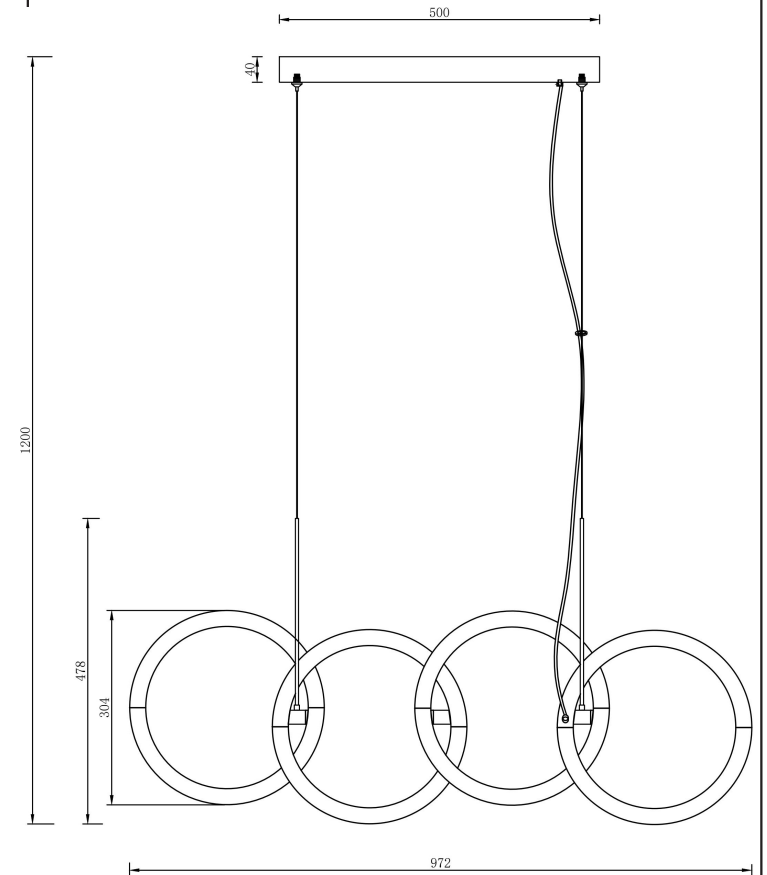

Instruction

MOD165PL-L40B3K

MAX 40W
2 600 Lumen

Model: MOD165PL-L40B3K
Collection: Modern
Series: Node
Pendant Lamps