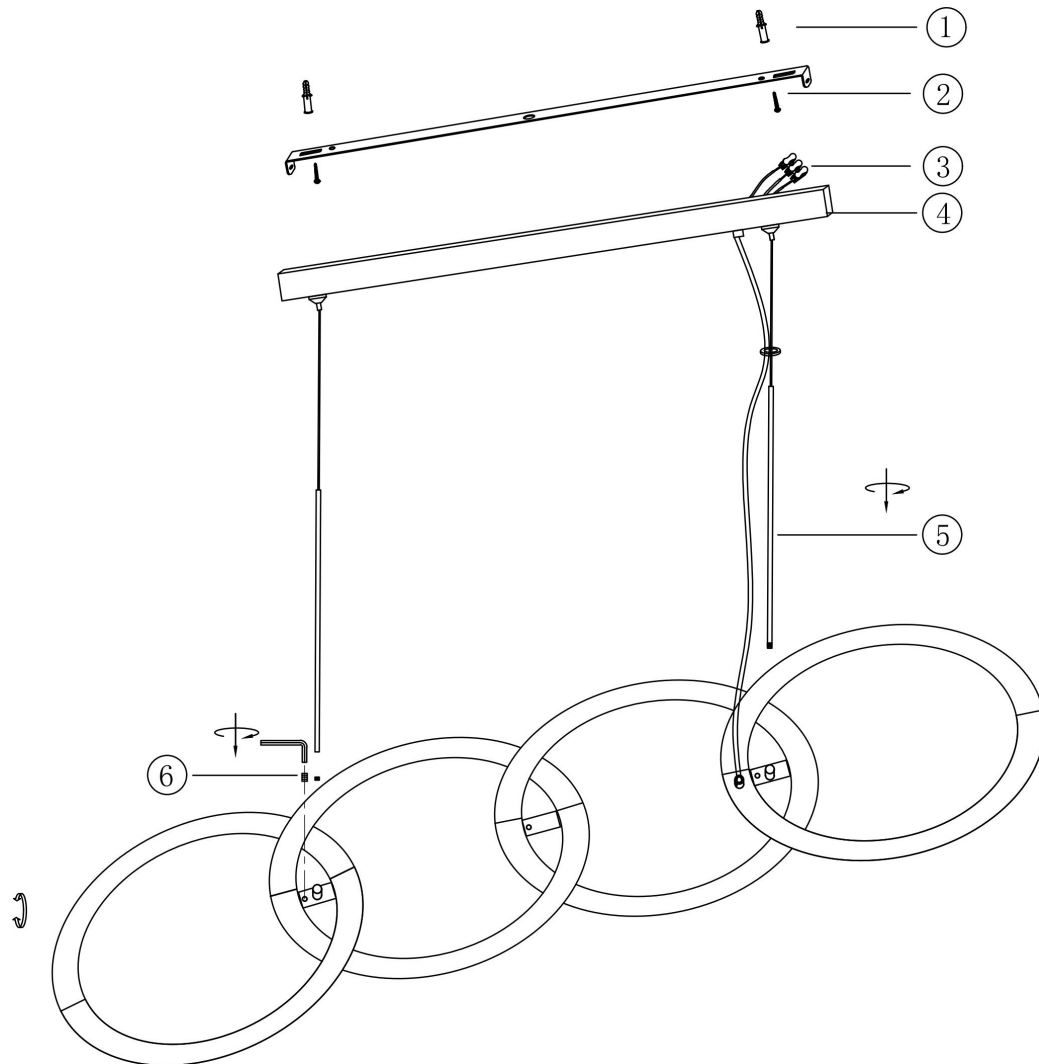

Instruction

MOD165PL-L40B3K

MAX 40W
2 600 Lumen

Model: MOD165PL-L40B3K
Collection: Modern
Series: Node
Pendant Lamps