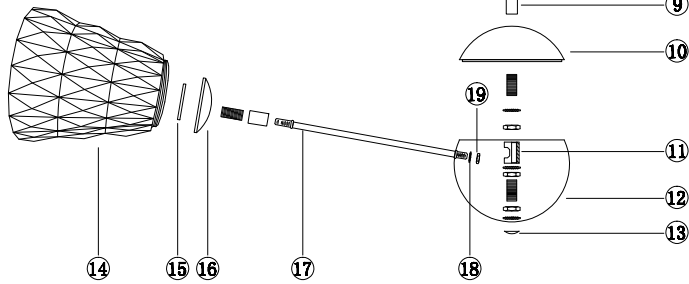

FREYA
TRADITION OF QUALITY

Instruction

FR6025PL-L6CH

40W
4100 Lumen

Model: FR6025PL-L6CH
Collection: LED
Series: Ittan

Ceiling Lamps