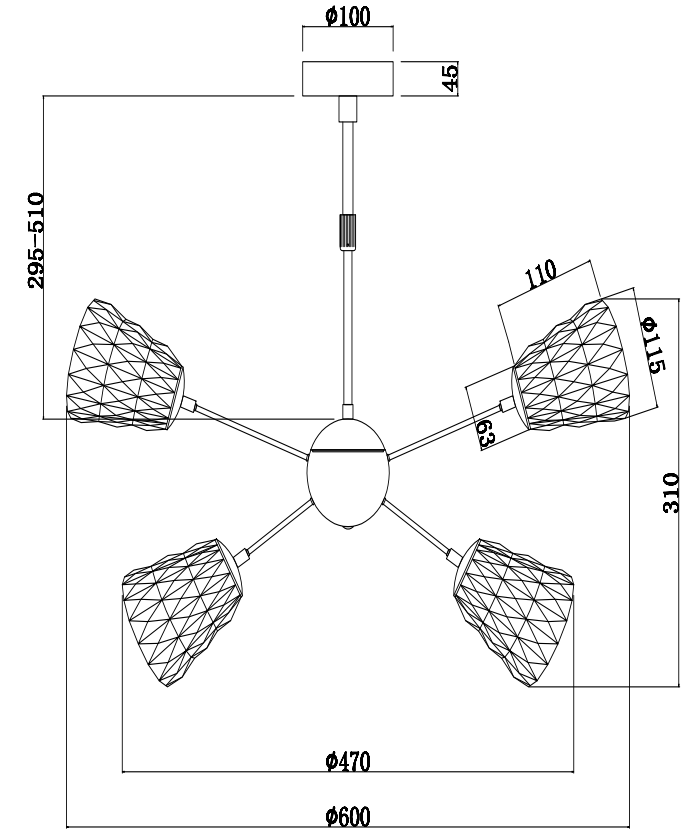

FREYA
TRADITION OF QUALITY

Instruction

FR6025PL-L6CH

40W
4100 Lumen

Model: FR6025PL-L6CH
Collection: LED
Series: Ittan

Ceiling Lamps