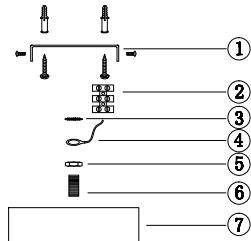

FREYA
TRADITION OF QUALITY

Instruction

FR6025PL-L6CH

40W
4100 Lumen

Model: FR6025PL-L6CH
Collection: LED
Series: Ittan

Ceiling Lamps