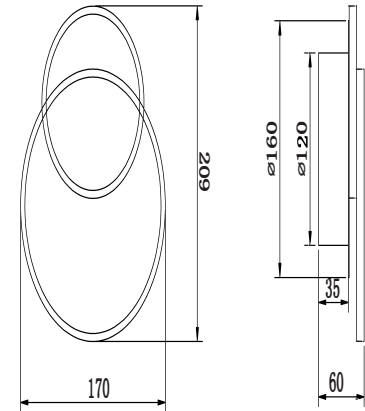

# Instruction

FR10025WL-L10W

MAX 10W  
1150 Lumen

Model: FR10025WL-L10W  
Collection: LED Market

Wall Lamps