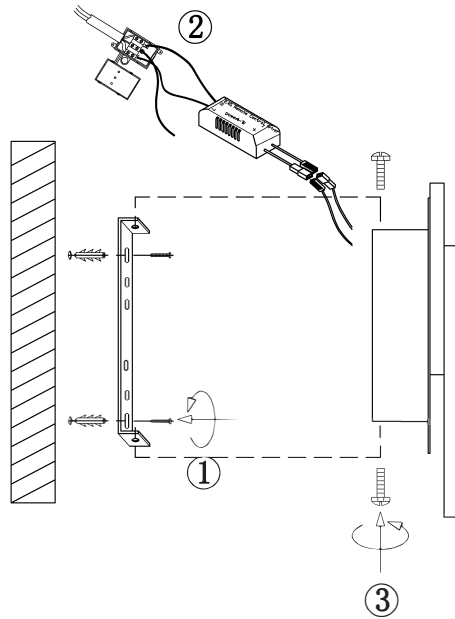

# Instruction

FR10025WL-L10W

MAX 10W  
1150 Lumen

Model: FR10025WL-L10W  
Collection: LED Market

Wall Lamps