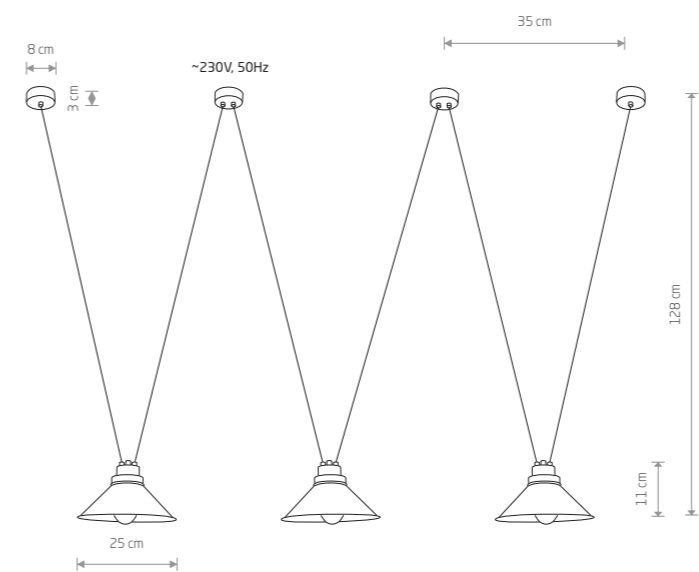

PERM 9146

**PERM**  
painted steel

9148

1xE27, max 60W

**PERM**  
painted steel

9147

2xE27, max 60W

**PERM**  
painted steel