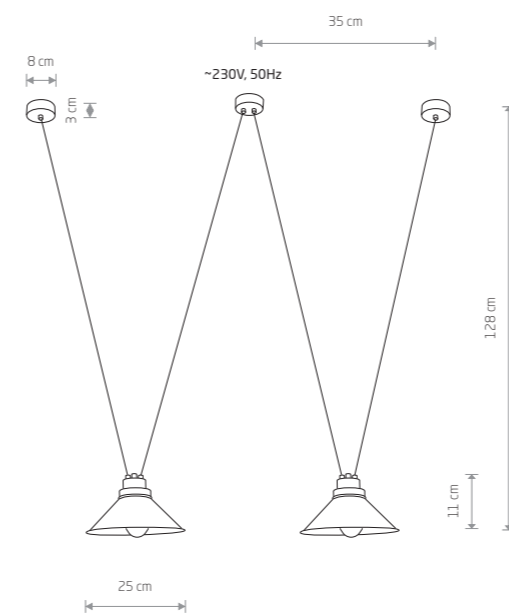

PERM 9146

**PERM**  
painted steel

9148

1xE27, max 60W

**PERM**  
painted steel

9147

2xE27, max 60W

**PERM**  
painted steel