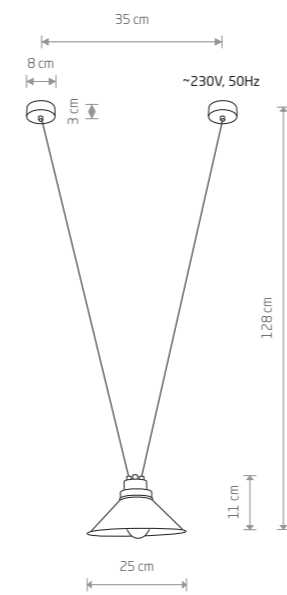

PERM 9146

**PERM**  
painted steel

9148

1xE27, max 60W

**PERM**  
painted steel

9147

2xE27, max 60W

**PERM**  
painted steel