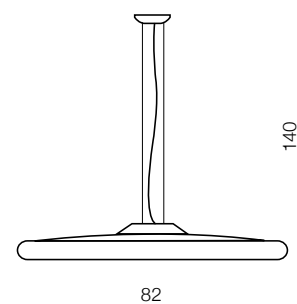

1 CHROME

2 WHITE

3 BLACK

**Snello 57 LED**  
**AZ1268**  
LED 40W 4400 lm 3000K  
metal/acryl

**Snello 72 LED**  
**AZ1270**  
LED 60W 5700 lm 3000K  
metal/acryl

**Snello 82 LED**  
**AZ1271**  
LED 75W 6900 lm 3000K  
metal/acryl

**Gulia 1**

- 1 **AZ0641** (chrome)
  - 2 **AZ0642** (white)
  - 3 **AZ0630** (black)
- 1x GU10 MAX 50W  
metal/chrome/balistic glass

**Gulia 3**

- 1 **AZ0637** (chrome)
  - 2 **AZ0638** (white)
  - 3 **AZ0743** (black)
- 3x GU10 MAX 50W  
metal/chrome/balistic glass

**Gulia 7**

- 1 **AZ0877** (chrome)
  - 2 **AZ0635** (black)
- 7x GU10 MAX 50W  
metal/chrome/balistic glass

**Gulia wall**

- 1 **AZ1346** (chrome)
  - 2 **AZ1234** (white)
  - 3 **AZ1235** (black)
- 1x GU10 MAX 50W  
sand black/chrome/sand white