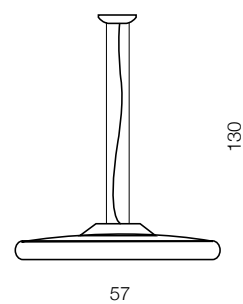

1 CHROME

2 WHITE

3 BLACK

**Snello 57 LED**  
**AZ1268**  
LED 40W 4400 lm 3000K  
metal/acryl

**Snello 72 LED**  
**AZ1270**  
LED 60W 5700 lm 3000K  
metal/acryl

**Snello 82 LED**  
**AZ1271**  
LED 75W 6900 lm 3000K  
metal/acryl

**Gulia 1**

- 1 **AZ0641** (chrome)
  - 2 **AZ0642** (white)
  - 3 **AZ0630** (black)
- 1x GU10 MAX 50W  
metal/chrome/balistic glass

**Gulia 3**

- 1 **AZ0637** (chrome)
  - 2 **AZ0638** (white)
  - 3 **AZ0743** (black)
- 3x GU10 MAX 50W  
metal/chrome/balistic glass

**Gulia 7**

- 1 **AZ0877** (chrome)
  - 2 **AZ0635** (black)
- 7x GU10 MAX 50W  
metal/chrome/balistic glass

**Gulia wall**

- 1 **AZ1346** (chrome)
  - 2 **AZ1234** (white)
  - 3 **AZ1235** (black)
- 1x GU10 MAX 50W  
sand black/chrome/sand white