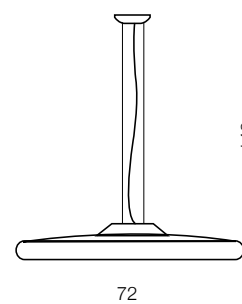

1 CHROME

2 WHITE

3 BLACK

**Snello 57 LED**  
**AZ1268**  
LED 40W 4400 lm 3000K  
metal/acryl

**Snello 72 LED**  
**AZ1270**  
LED 60W 5700 lm 3000K  
metal/acryl

**Snello 82 LED**  
**AZ1271**  
LED 75W 6900 lm 3000K  
metal/acryl

**Gulia 1**

- 1 **AZ0641** (chrome)
  - 2 **AZ0642** (white)
  - 3 **AZ0630** (black)
- 1x GU10 MAX 50W  
metal/chrome/balistic glass

**Gulia 3**

- 1 **AZ0637** (chrome)
  - 2 **AZ0638** (white)
  - 3 **AZ0743** (black)
- 3x GU10 MAX 50W  
metal/chrome/balistic glass

**Gulia 7**

- 1 **AZ0877** (chrome)
  - 2 **AZ0635** (black)
- 7x GU10 MAX 50W  
metal/chrome/balistic glass

**Gulia wall**

- 1 **AZ1346** (chrome)
  - 2 **AZ1234** (white)
  - 3 **AZ1235** (black)
- 1x GU10 MAX 50W  
sand black/chrome/sand white