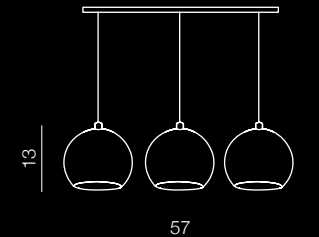

1 CHROME

2 WHITE

3 BLACK

**Snello 57 LED**  
**AZ1268**  
LED 40W 4400 lm 3000K  
metal/acryl

**Snello 72 LED**  
**AZ1270**  
LED 60W 5700 lm 3000K  
metal/acryl

**Snello 82 LED**  
**AZ1271**  
LED 75W 6900 lm 3000K  
metal/acryl

**Gulia 1**

- 1 **AZ0641** (chrome)
  - 2 **AZ0642** (white)
  - 3 **AZ0630** (black)
- 1x GU10 MAX 50W  
metal/chrome/balistic glass

**Gulia 3**

- 1 **AZ0637** (chrome)
  - 2 **AZ0638** (white)
  - 3 **AZ0743** (black)
- 3x GU10 MAX 50W  
metal/chrome/balistic glass

**Gulia 7**

- 1 **AZ0877** (chrome)
  - 2 **AZ0635** (black)
- 7x GU10 MAX 50W  
metal/chrome/balistic glass

**Gulia wall**

- 1 **AZ1346** (chrome)
  - 2 **AZ1234** (white)
  - 3 **AZ1235** (black)
- 1x GU10 MAX 50W  
sand black/chrome/sand white