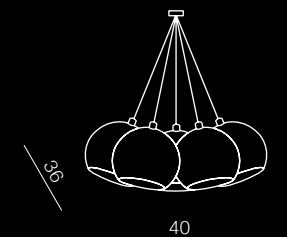

1 CHROME

2 WHITE

3 BLACK

**Snello 57 LED**  
**AZ1268**  
LED 40W 4400 lm 3000K  
metal/acryl

**Snello 72 LED**  
**AZ1270**  
LED 60W 5700 lm 3000K  
metal/acryl

**Snello 82 LED**  
**AZ1271**  
LED 75W 6900 lm 3000K  
metal/acryl

**Gulia 1**

- 1 **AZ0641** (chrome)
  - 2 **AZ0642** (white)
  - 3 **AZ0630** (black)
- 1x GU10 MAX 50W  
metal/chrome/balistic glass

**Gulia 3**

- 1 **AZ0637** (chrome)
  - 2 **AZ0638** (white)
  - 3 **AZ0743** (black)
- 3x GU10 MAX 50W  
metal/chrome/balistic glass

**Gulia 7**

- 1 **AZ0877** (chrome)
  - 2 **AZ0635** (black)
- 7x GU10 MAX 50W  
metal/chrome/balistic glass

**Gulia wall**

- 1 **AZ1346** (chrome)
  - 2 **AZ1234** (white)
  - 3 **AZ1235** (black)
- 1x GU10 MAX 50W  
sand black/chrome/sand white