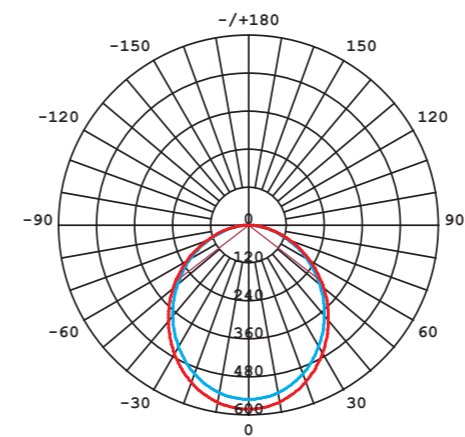

# CL KOS LED 16W

cut out ø 150 mm

LUMINOUS INTENSITY DISTRIBUTION DIAGRAM

Luminous intensity [cd]  
C0-C180 —  
C90-C270 —

Beam cone diagram  
Beam angle 100°

8777, 16W, 3000K, beam angle 100°

LUMINOUS INTENSITY DISTRIBUTION DIAGRAM

Luminous intensity [cd]  
C0-C180 —  
C90-C270 —

Beam cone diagram  
Beam angle 100°

8776, 16W, 4000K, beam angle 100°