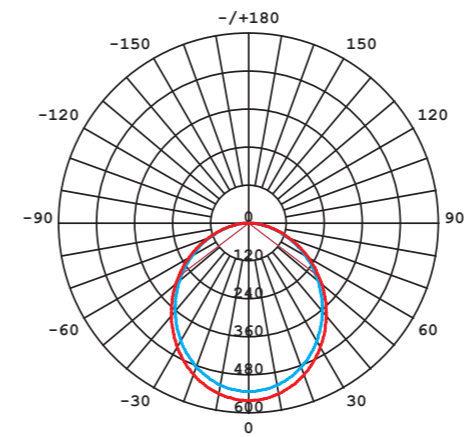

# CL KOS LED 16W

cut out ø 150 mm

LUMINOUS INTENSITY DISTRIBUTION DIAGRAM

Luminous intensity [cd]  
C0-C180 —  
C90-C270 —

Beam cone diagram  
Beam angle 100°

8777, 16W, 3000K, beam angle 100°

LUMINOUS INTENSITY DISTRIBUTION DIAGRAM

Luminous intensity [cd]  
C0-C180 —  
C90-C270 —

Beam cone diagram  
Beam angle 100°

8776, 16W, 4000K, beam angle 100°