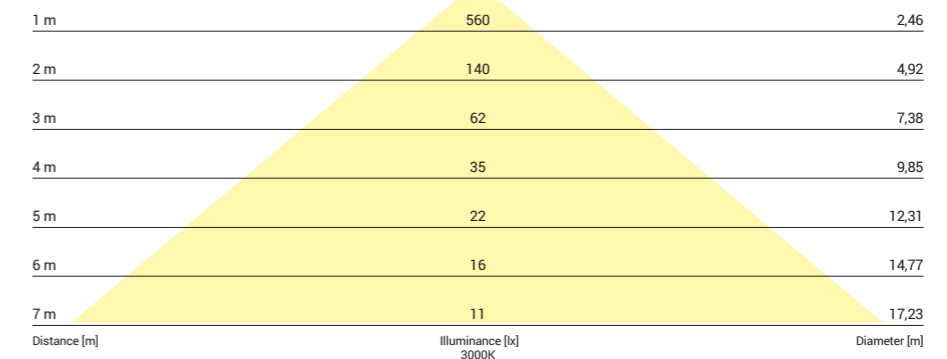

# CL KOS LED 16W

cut out ø 150 mm

LUMINOUS INTENSITY DISTRIBUTION DIAGRAM

Luminous intensity [cd]  
C0-C180 —  
C90-C270 —

Beam cone diagram  
Beam angle 100°

8777, 16W, 3000K, beam angle 100°

LUMINOUS INTENSITY DISTRIBUTION DIAGRAM

Luminous intensity [cd]  
C0-C180 —  
C90-C270 —

Beam cone diagram  
Beam angle 100°

8776, 16W, 4000K, beam angle 100°