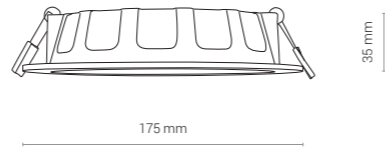

# CL KOS LED 16W

cut out ø 150 mm

LUMINOUS INTENSITY DISTRIBUTION DIAGRAM

Luminous intensity [cd]  
C0-C180 —  
C90-C270 —

Beam cone diagram  
Beam angle 100°

8777, 16W, 3000K, beam angle 100°

LUMINOUS INTENSITY DISTRIBUTION DIAGRAM