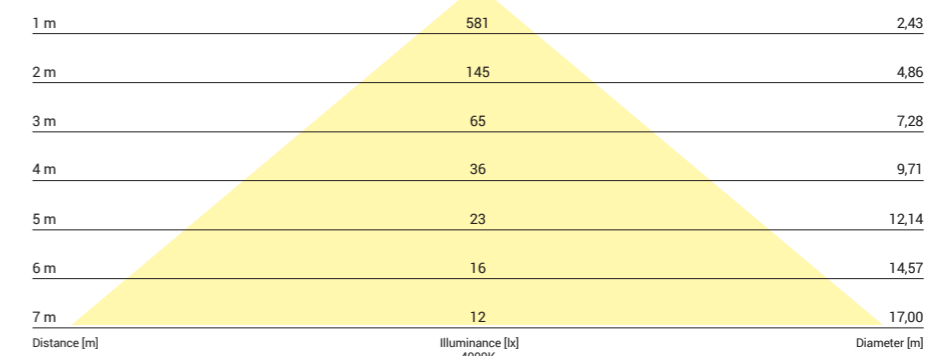

# CL KOS LED 16W

cut out ø 150 mm

LUMINOUS INTENSITY DISTRIBUTION DIAGRAM

Luminous intensity [cd]  
C0-C180 —  
C90-C270 —

Beam cone diagram  
Beam angle 100°

8777, 16W, 3000K, beam angle 100°

LUMINOUS INTENSITY DISTRIBUTION DIAGRAM

Luminous intensity [cd]  
C0-C180 —  
C90-C270 —

Beam cone diagram  
Beam angle 100°

8776, 16W, 4000K, beam angle 100°