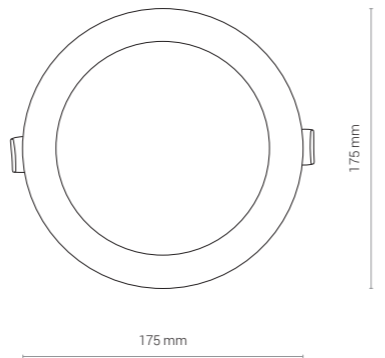

# CL KOS LED 16W

cut out ø 150 mm

LUMINOUS INTENSITY DISTRIBUTION DIAGRAM

Luminous intensity [cd]  
C0-C180 —  
C90-C270 —

Beam cone diagram  
Beam angle 100°

8777, 16W, 3000K, beam angle 100°

LUMINOUS INTENSITY DISTRIBUTION DIAGRAM

Luminous intensity [cd]  
C0-C180 —  
C90-C270 —

Beam cone diagram  
Beam angle 100°

8776, 16W, 4000K, beam angle 100°