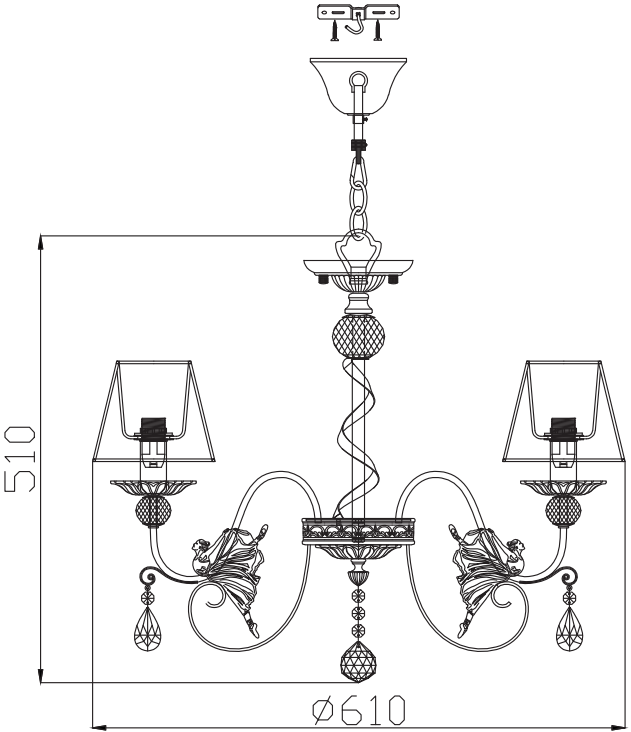

Instruction

Collection: Elegant
 Series: Elina
 Model: ARM222-06-N
 Suspended

A=6
 B=1

 6 x E14 (40w)

MAYTONI
 DECORATIVE LIGHTING

www.maytoni.de