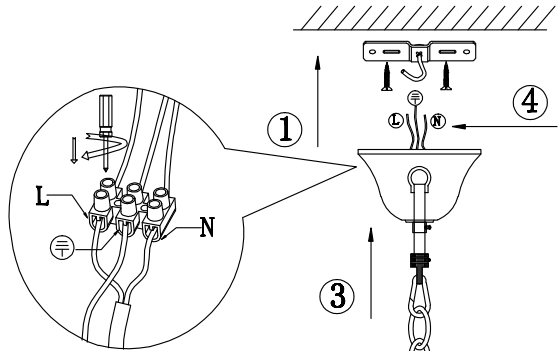

Instruction

Collection: Elegant
 Series: Elina
 Model: ARM222-06-N
 Suspended

A=6
 B=1

 6 x E14 (40w)

MAYTONI
 DECORATIVE LIGHTING

www.maytoni.de