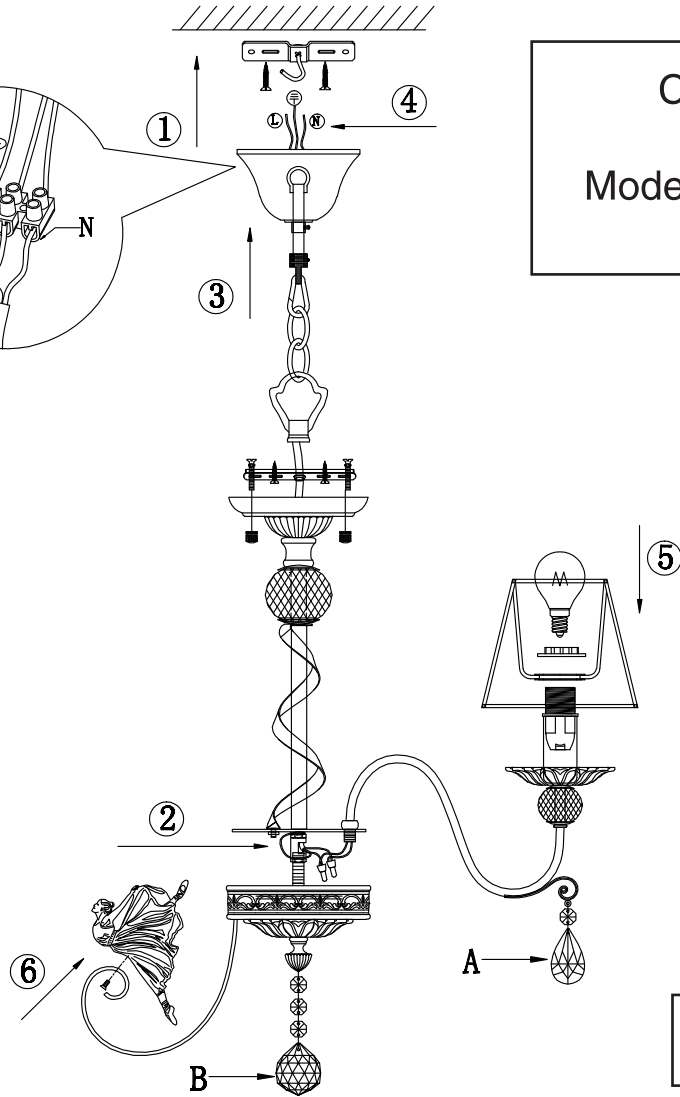

Instruction

Collection: Elegant
 Series: Elina
 Model: ARM222-06-N
 Suspended

A=6
 B=1

 6 x E14 (40w)

MAYTONI
 DECORATIVE LIGHTING

www.maytoni.de