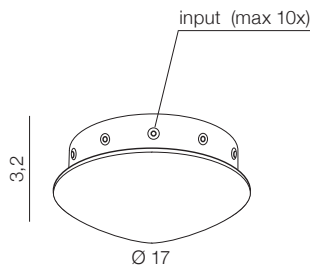

Ziko Base 1

- 1 AZ3408 (black)
- 2 AZ3119 (white)
- 3 AZ3459 (antique)

aluminium

Ziko Base 10

- 1 AZ2905 (black)
- 2 AZ3409 (white)
- 3 AZ3460 (antique)

Max 10x input for Ziko meters
aluminium

Ziko Base 20

AZ3410 (black)
Max 20x input for Ziko meters
aluminium