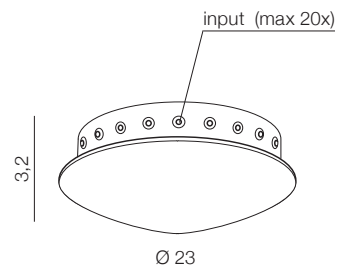

Ziko Base 1

- 1 AZ3408 (black)
- 2 AZ3119 (white)
- 3 AZ3459 (antique)

aluminium

Ziko Base 10

- 1 AZ2905 (black)
- 2 AZ3409 (white)
- 3 AZ3460 (antique)

Max 10x input for Ziko meters
aluminium

Ziko Base 20

AZ3410 (black)
Max 20x input for Ziko meters
aluminium