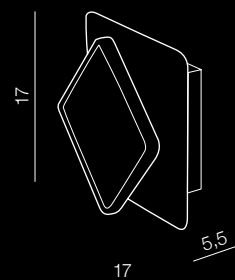

Onyx

331

new

1 BLACK

2 WHITE

Onyx LED

- 1 AZ3358 (black)
- 2 AZ3357 (white)

LED 6W 510lm 3200K
aluminium/acrylic/metal