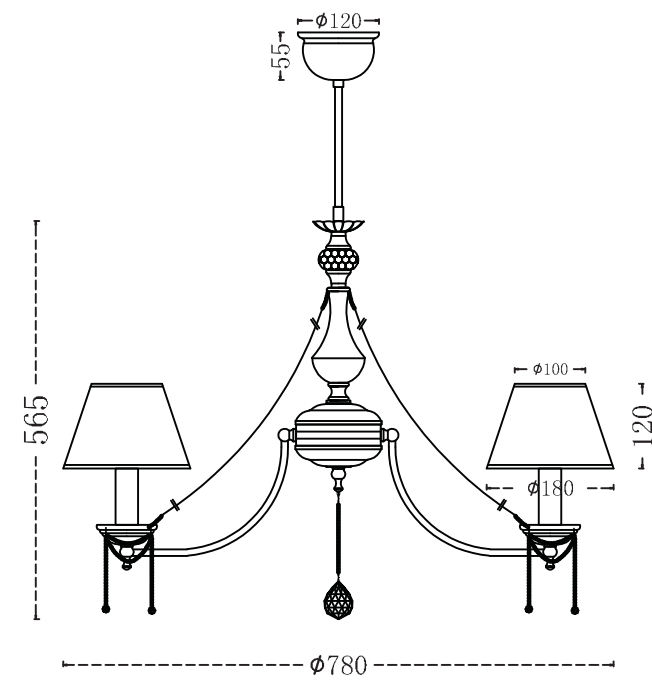

Instruction

Collection: Royal Classic
 Series: Chester
 Model: RC0100-PL-08-R
 Suspended

8 x E14 (60w)

MAYTONI
 DECORATIVE LIGHTING
www.maytoni.de