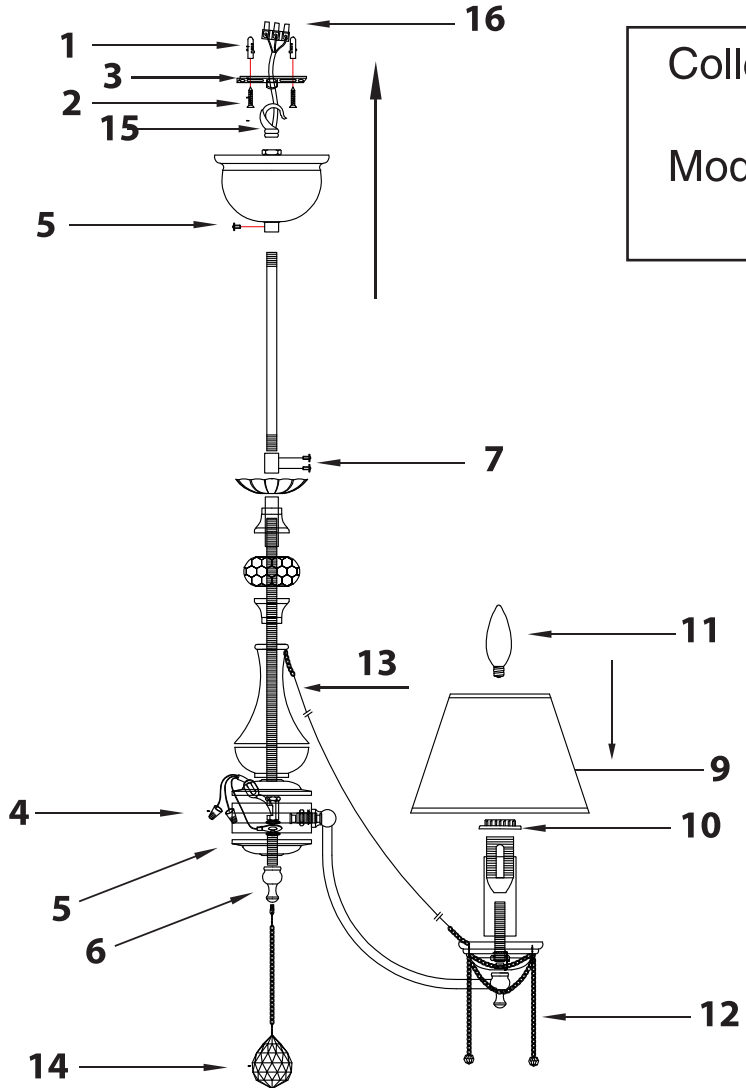

Instruction

Collection: Royal Classic
 Series: Chester
 Model: RC0100-PL-08-R
 Suspended

8 x E14 (60w)

MAYTONI
 DECORATIVE LIGHTING
www.maytoni.de