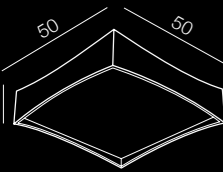

Veccio  
DIMM

242

Veccio 40 LED

AZ2624

(black)

LED integrated Dimmable  
LED 30W 2100lm 3000K  
steel/acrylic

Veccio 50 LED

AZ2625