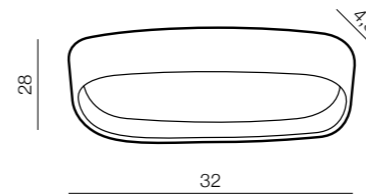

(white)

LED integrated Dimmable  
LED 45W 2600lm 3000K  
steel/acrylic

READY DIMM POWER

Pienza  
DIMM

243

1 WHITE

2 GREY

3 BLACK