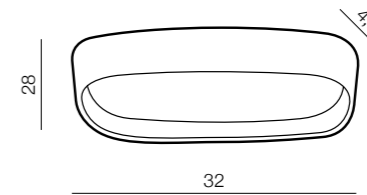

Veccio
DIMM

242

Veccio 40 LED

AZ2624

(black)

LED integrated Dimmable
LED 30W 2100lm 3000K
steel/acrylic

Veccio 50 LED

AZ2625

(white)

LED integrated Dimmable
LED 45W 2600lm 3000K
steel/acrylic

READY DIMM POWER

Pienza
DIMM

243

1 WHITE

2 GREY

3 BLACK

Pienza 3000k LED

- 1 AZ2719 (white)
- 2 AZ2721 (grey)
- 3 AZ2723 (black)

LED integrated Dimmable
LED 24W 1900lm 3000K
acryl/aluminium

Pienza 4000k LED

- 1 AZ2718 (white)
- 2 AZ2720 (grey)
- 3 AZ2722 (black)

LED integrated Dimmable
LED 24W 1900lm 4000k
acryl/aluminium

READY DIMM POWER