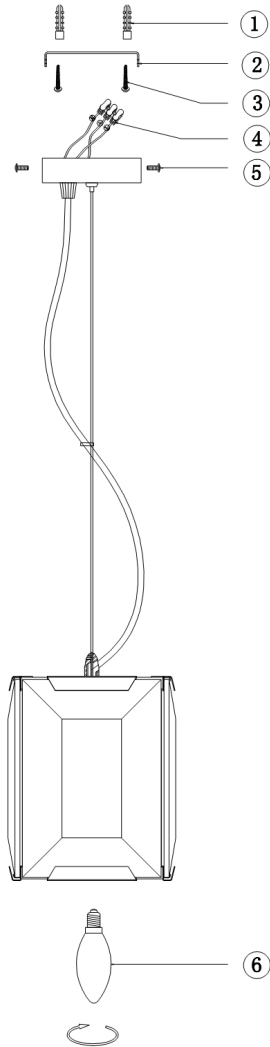

Instruction

Collection: MODERN
Series: CEREZO
Model: MOD202PL-01N
Ceiling

- Ceiling

1 x E14 (40W)

MAYTONI
DECORATIVE LIGHTING

www.maytoni.de