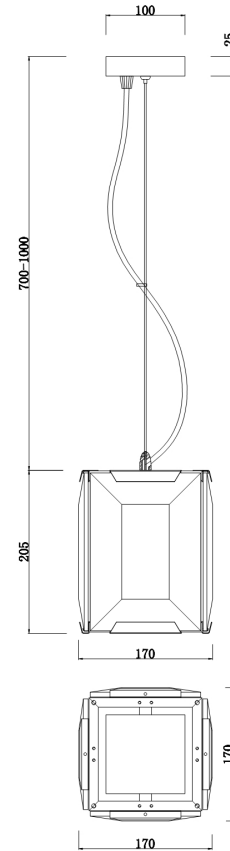

Instruction

Collection: MODERN
Series: CEREZO
Model: MOD202PL-01N
Ceiling

- Ceiling

1 x E14 (40W)

MAYTONI
DECORATIVE LIGHTING

www.maytoni.de