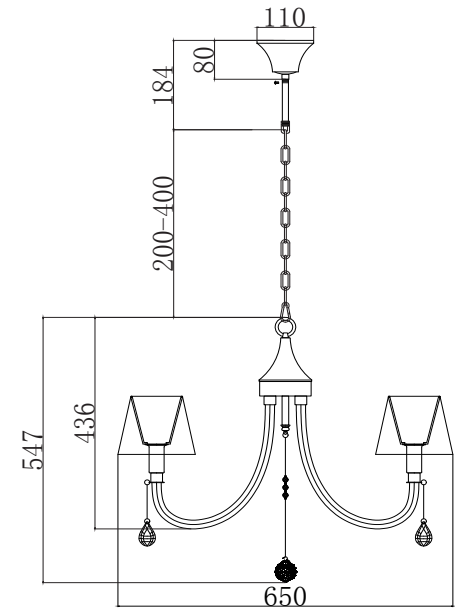

FREYA
TRADITION OF QUALITY

Instruction

FR2010PL-06BZ

6 x E14 (40W)

Model: FR2010PL-06BZ
Series: Betty

Ceiling Lamps