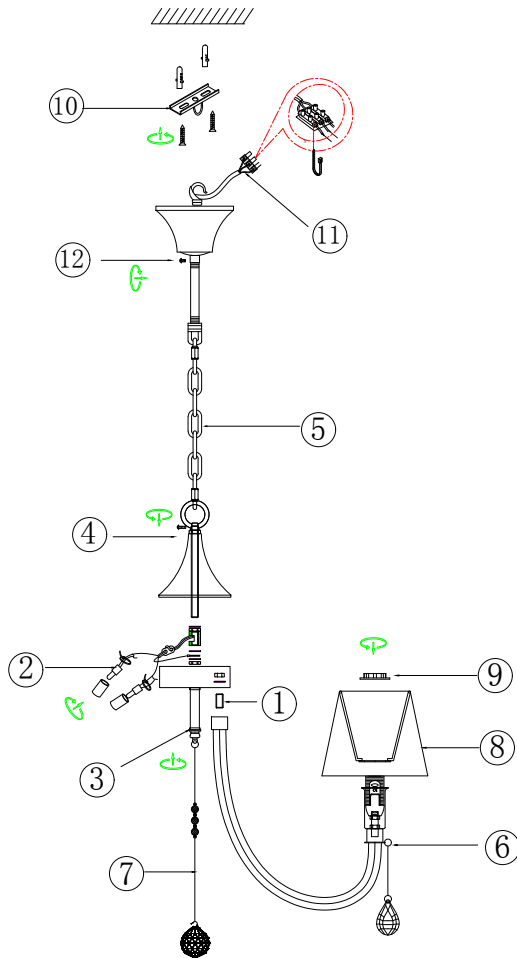

FREYA
TRADITION OF QUALITY

Instruction

FR2010PL-06BZ

6 x E14 (40W)

Model: FR2010PL-06BZ
Series: Betty

Ceiling Lamps