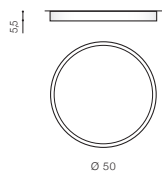

voltage: 230V	LED 74W 6120lm 3000K DIMM		
IP20	LED 74W 6120lm 4000K DIMM		
technical specification	installation place		
	beam angle: 120°		

COLOUR / NEW INDEX NO.

- 3000K WHITE (WH) . . . . . **AZ3675**
- 3000K BLACK (BK) . . . . . **AZ3674**
- 4000K WHITE (WH) . . . . . **AZ3677**
- 4000K BLACK (BK) . . . . . **AZ3676**