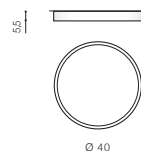

MONZA II R 50 3000K/ 4000K DIMM

LED integrated

voltage: 230V	LED 74W 6120lm 3000K DIMM		
IP20	LED 74W 6120lm 4000K DIMM		
technical specification	installation place		
	beam angle: 120°		

COLOUR / NEW INDEX NO.

- ☐ 3000K WHITE (WH) **AZ3675**
- ☒ 3000K BLACK (BK) **AZ3674**
- ☐ 4000K WHITE (WH) **AZ3677**
- ☒ 4000K BLACK (BK) **AZ3676**