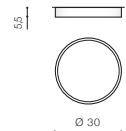

LED integrated

voltage: 230V	LED 36W 3500lm 3000K		
IP20	LED 36W 3500lm 4000K		
technical specification	installation place		
	beam angle: 120°		

COLOUR / NEW INDEX NO.

- 3000K WHITE (WH) . . . . . **AZ3795**
- 3000K BLACK (BK) . . . . . **AZ3794**
- 4000K BLACK (BK) . . . . . **AZ3796**