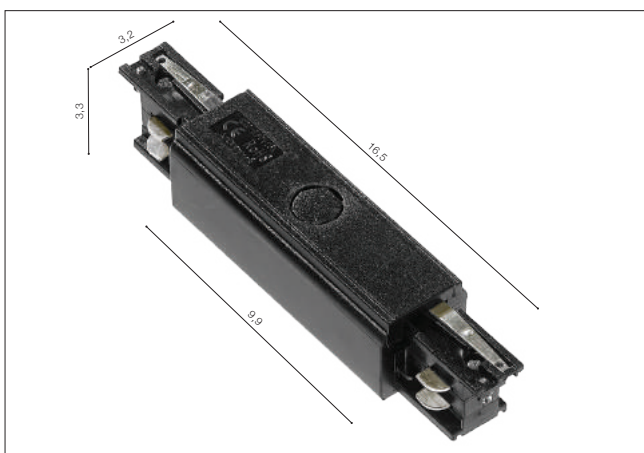

## Accessories for Track 3 Line

RIGHT

### End Power (Left, Right)

- END POWER RIGHT (BLACK) ..... **AZ4116**
- END POWER RIGHT (WHITE) ..... **AZ4117**
- END POWER LEFT (BLACK) ..... **AZ4284**
- END POWER LEFT (WHITE) ..... **AZ4283**

LEFT

### Power

- POWER (BLACK) ..... **AZ4274**
- POWER (WHITE) ..... **AZ4273**

RIGHT