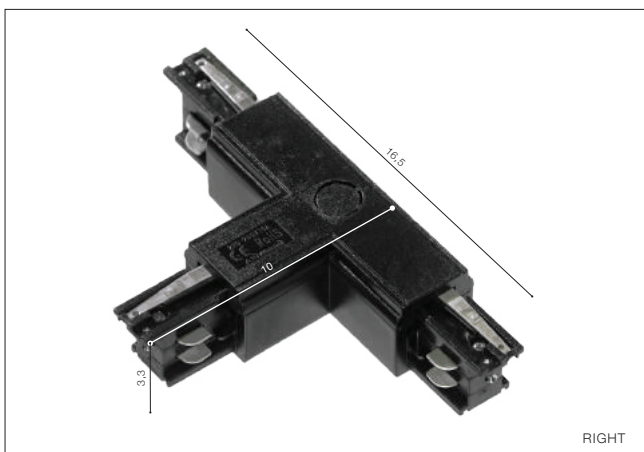

RIGHT

RIGHT

T Connector (Left, Right)

- ☒ T CONNECTOR LEFT (BLACK) **AZ4276**
- ☐ T CONNECTOR LEFT (WHITE) **AZ4275**
- ☒ T CONNECTOR RIGHT (BLACK) **AZ4278**
- ☐ T CONNECTOR RIGHT (WHITE) **AZ4277**