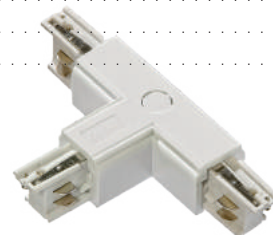

LEFT

* - EXPLANATION SHORTCUT PAGE 2 (E)