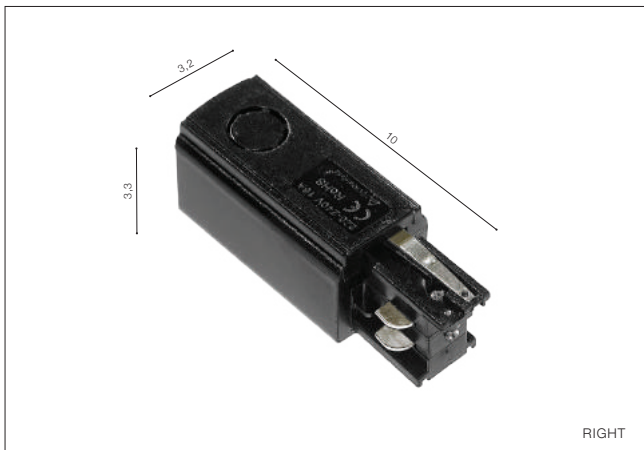

# TRACK 3-LINE

## Accessories for Track 3 Line

RIGHT

### End Power (Left, Right)

- END POWER RIGHT (BLACK) ..... **AZ4116**
- END POWER RIGHT (WHITE) ..... **AZ4117**
- END POWER LEFT (BLACK) ..... **AZ4284**
- END POWER LEFT (WHITE) ..... **AZ4283**

LEFT

### Power

- POWER (BLACK) ..... **AZ4274**
- POWER (WHITE) ..... **AZ4273**

RIGHT