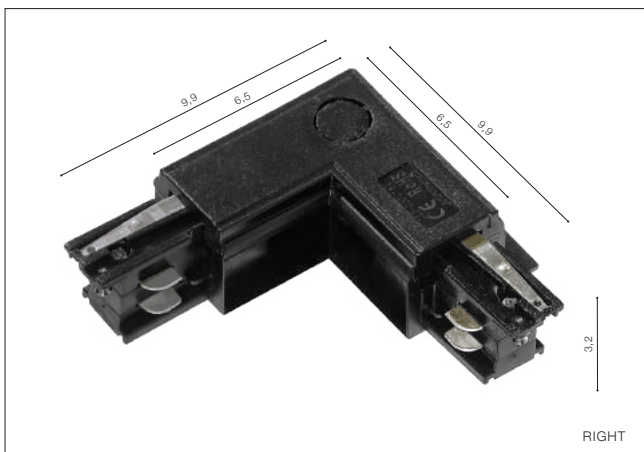

## Accessories for Track 3 Line

RIGHT

### End Power (Left, Right)

- END POWER RIGHT (BLACK) ..... **AZ4116**
- END POWER RIGHT (WHITE) ..... **AZ4117**
- END POWER LEFT (BLACK) ..... **AZ4284**
- END POWER LEFT (WHITE) ..... **AZ4283**

LEFT

### Power

- POWER (BLACK) ..... **AZ4274**
- POWER (WHITE) ..... **AZ4273**

RIGHT

### L Connector (Left, Right)

- L CONNECTOR RIGHT (BLACK) ..... **AZ2983**
- L CONNECTOR RIGHT (WHITE) ..... **AZ2984**
- L CONNECTOR LEFT (BLACK) ..... **AZ2985**
- L CONNECTOR LEFT (WHITE) ..... **AZ2986**