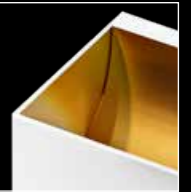

## Mars wall

- 1 AZ1090 (white/gold)
- 2 AZ1052 (black/gold)
- 3 AZ0896 (white)
- 4 AZ0895 (aluminium)
- 5 AZ2931 (black/black)

G9 1x 40W metal/aluminium

1 WHITE / GOLD

2 BLACK / GOLD

3 WHITE

4 ALUMINIUM

5 BLACK / BLACK