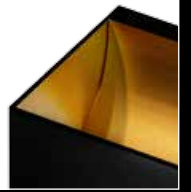

# Frame wall

344

1 DARK GRAY

2 BRIGHT GRAY

3 WHITE

## Mars wall

- 1 AZ1090 (white/gold)
- 2 AZ1052 (black/gold)
- 3 AZ0896 (white)
- 4 AZ0895 (aluminium)
- 5 AZ2931 (black/black)

G9 1x 40W metal/aluminium

1 WHITE / GOLD

2 BLACK / GOLD

3 WHITE

4 ALUMINIUM

5 BLACK / BLACK