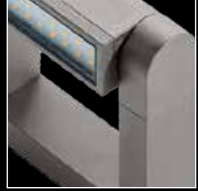

# Frame wall

344

1 DARK GRAY

2 BRIGHT GRAY

3 WHITE

## Frame wall

- 1 AZ2132 (dark grey)
- 2 AZ2133 (bright grey)
- 3 AZ2134 (white)

LED 8W 800lm 3000K IP54 aluminium