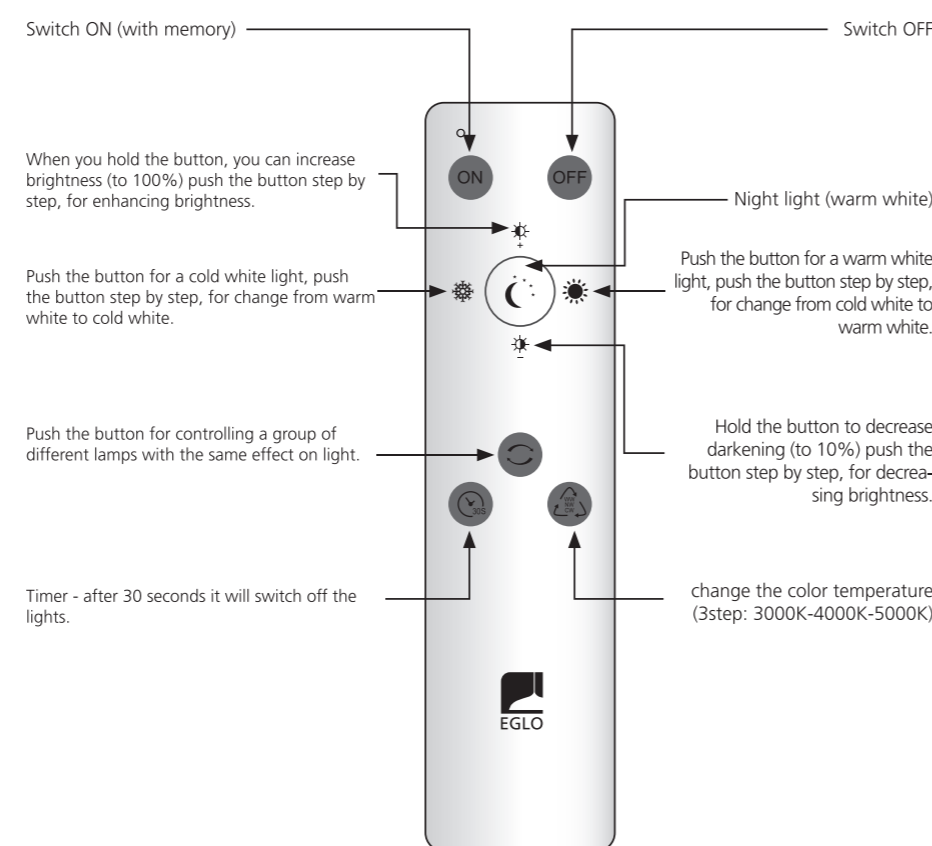

INSTRUCTION FOR REMOTE CONTROL (CCT)